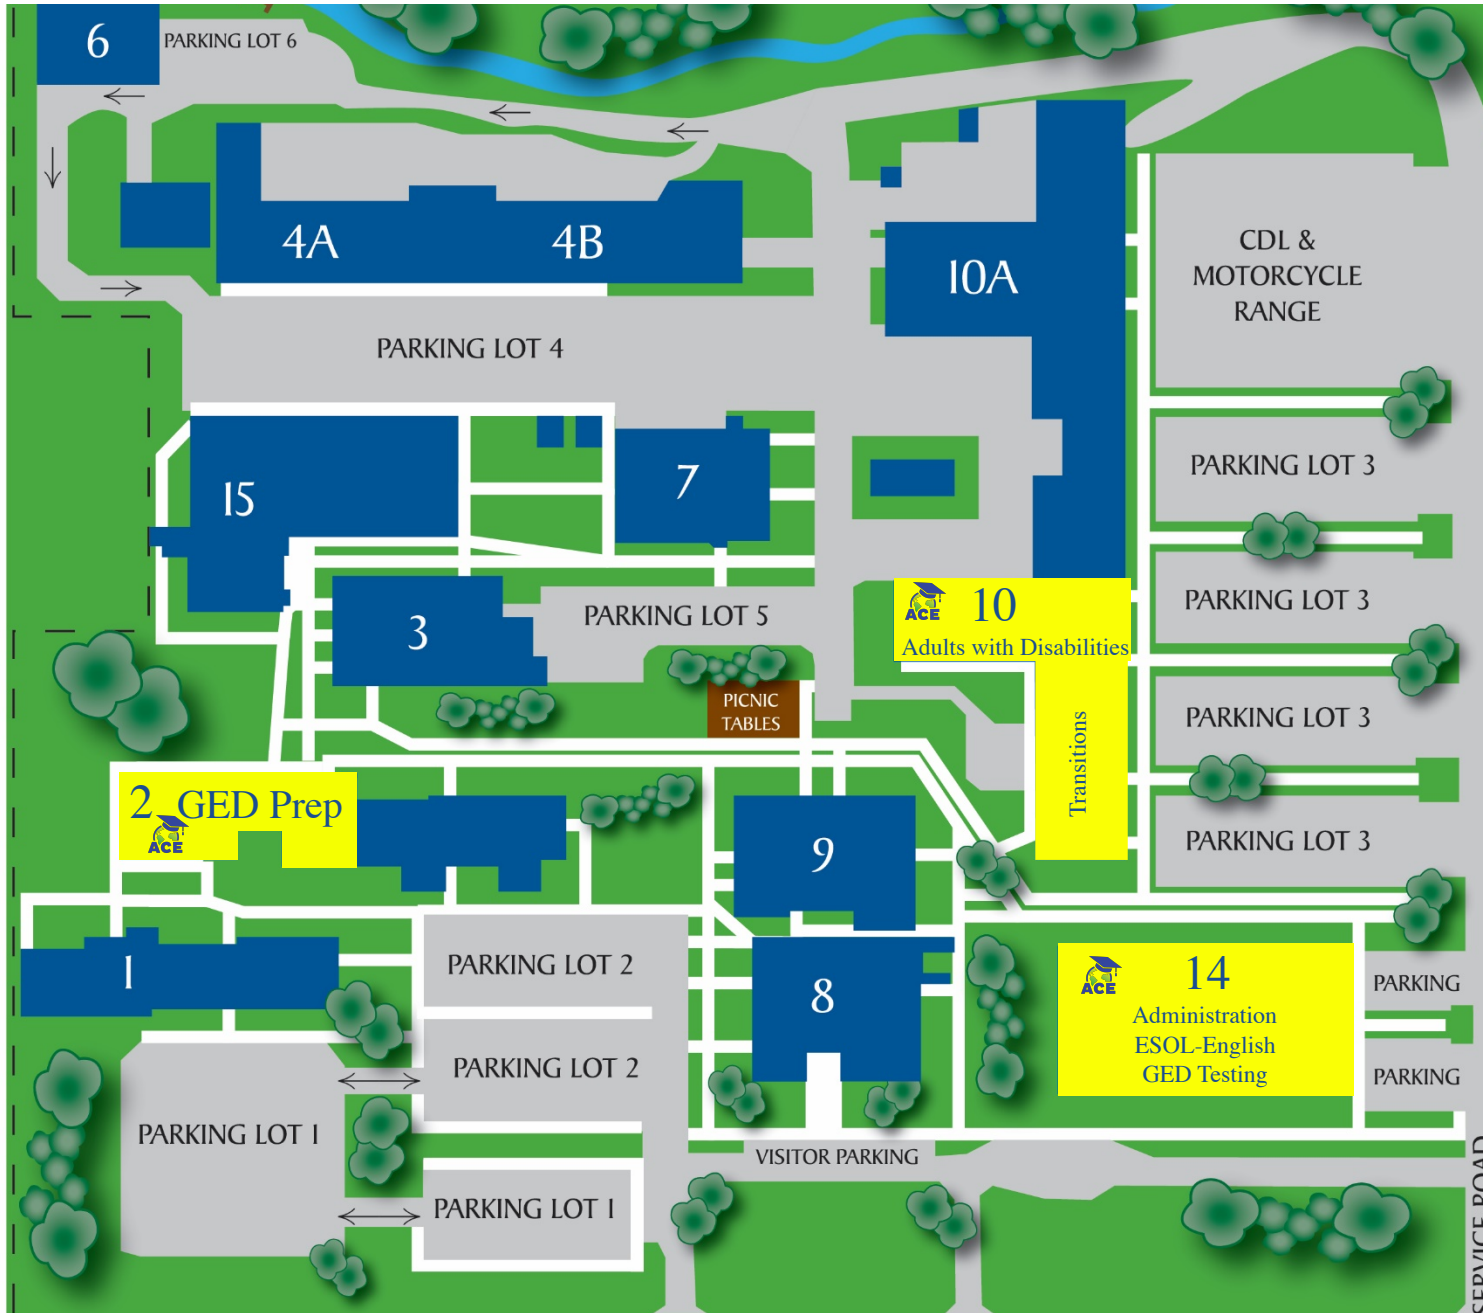

Adult & Community Education SCHOOL

ACE/Lively Campus Map

ACE and Lively Technical College share a campus. The buildings in yellow are where the ACE programs are located.

526 N. Appleyard Dr.

www.ACELeon.org

Program/Department Building/Room

Administration	8-103
Administrative Office Specialist	2-229
Adult & Community Education	14
Applied Academics for Adult Education	9-110
Automotive	10A-130
Aviation	Tallahassee Regional Airport
Baking & Pastry Arts	3-112
Barbering	7-108
Bookstore	8-115
Building Trades & Construction Design	10B-185
Business Office	8-104
CDL	CDL Range/Parking Lot 3
CNG	10A-147
Commercial Photography Technology	4B-134
Cosmetology	2-115
Diesel	10-103
Digital Design	10A-111
Digital Media/Multimedia Design	10A-111
Electricity	10B-162
ESE Transition Program	10-212,212A
Facials & Nails	2-115
Facilities/Safety	8-103
Financial Aid/Veteran Affairs	8-124
Fundamental Foodservice	3-112
GED	2-113
Health Education	15
Heating, Ventilations, Air Conditioning/Refrigeration	10A-151
Learning Resource Center	9-110
Legal Administrative Specialist	2-229
Leon County Virtual Schools	9-113
Libby's Café	3-101D
Maintenance Supervisor	7-120
Medical Administrative Specialist	2-229
Medical Assisting	15-206
Medical Coder/Biller	2-252
Motorcycle Rider Training	10B-116
Patient Care Technician	15-207
Personnel/Payroll	8-104
Pharmacy Technician	15-135
Phlebotomy	15
Placement Center	9-110
Practical Nursing	15
Professional Culinary Arts & Hospitality	3-112
Pre-K Evaluation Center	1
Professional Training Center	9-133
Registration	8-115
Student Services	9-148
Student Union (Cafeteria)	3-101
Testing Center	9-110
Web Development	10A-111
Welding	4A-120
Wellness Center	6