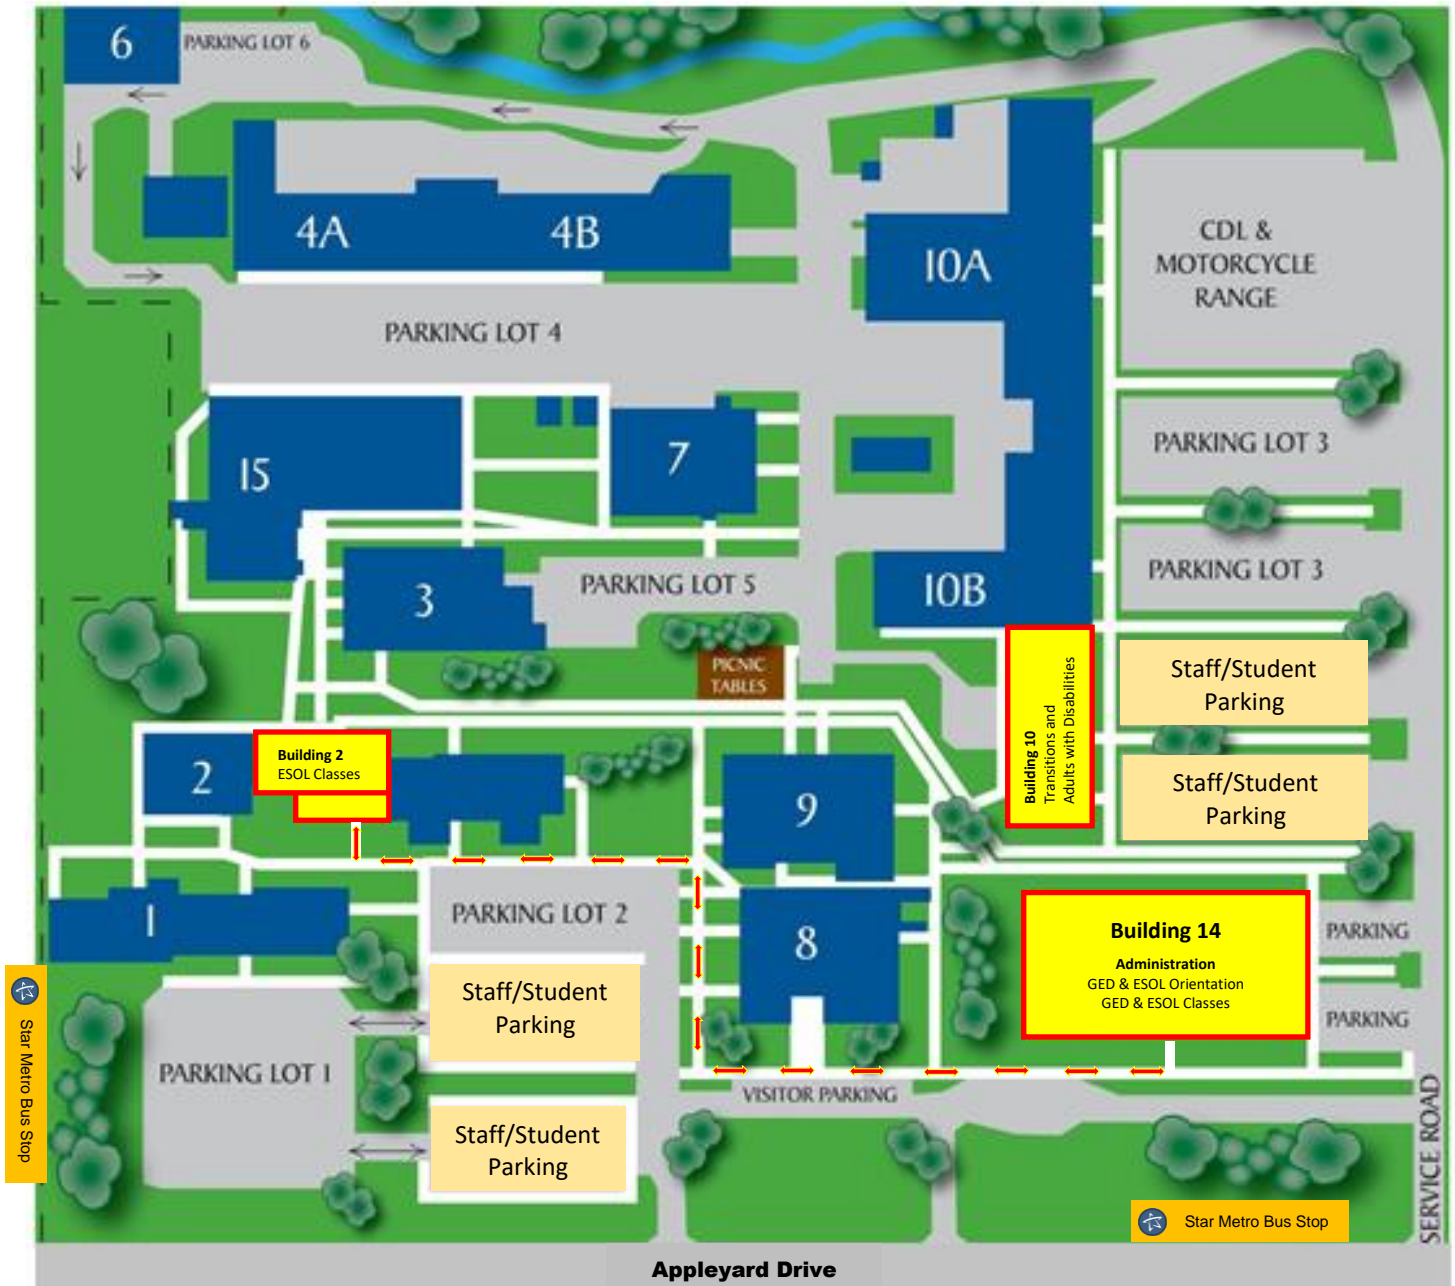

**Adult &
Community
Education**
SCHOOL

Campus Map

Adult & Community Education
526 Appleyard Drive
Tallahassee, FL 32304
(850) 717-2020

ACE Classes are located in building areas that are yellow.

ESOL Orientation is located in Building 14, Room 113.

GED Orientation is located in Building 14, Room 123.